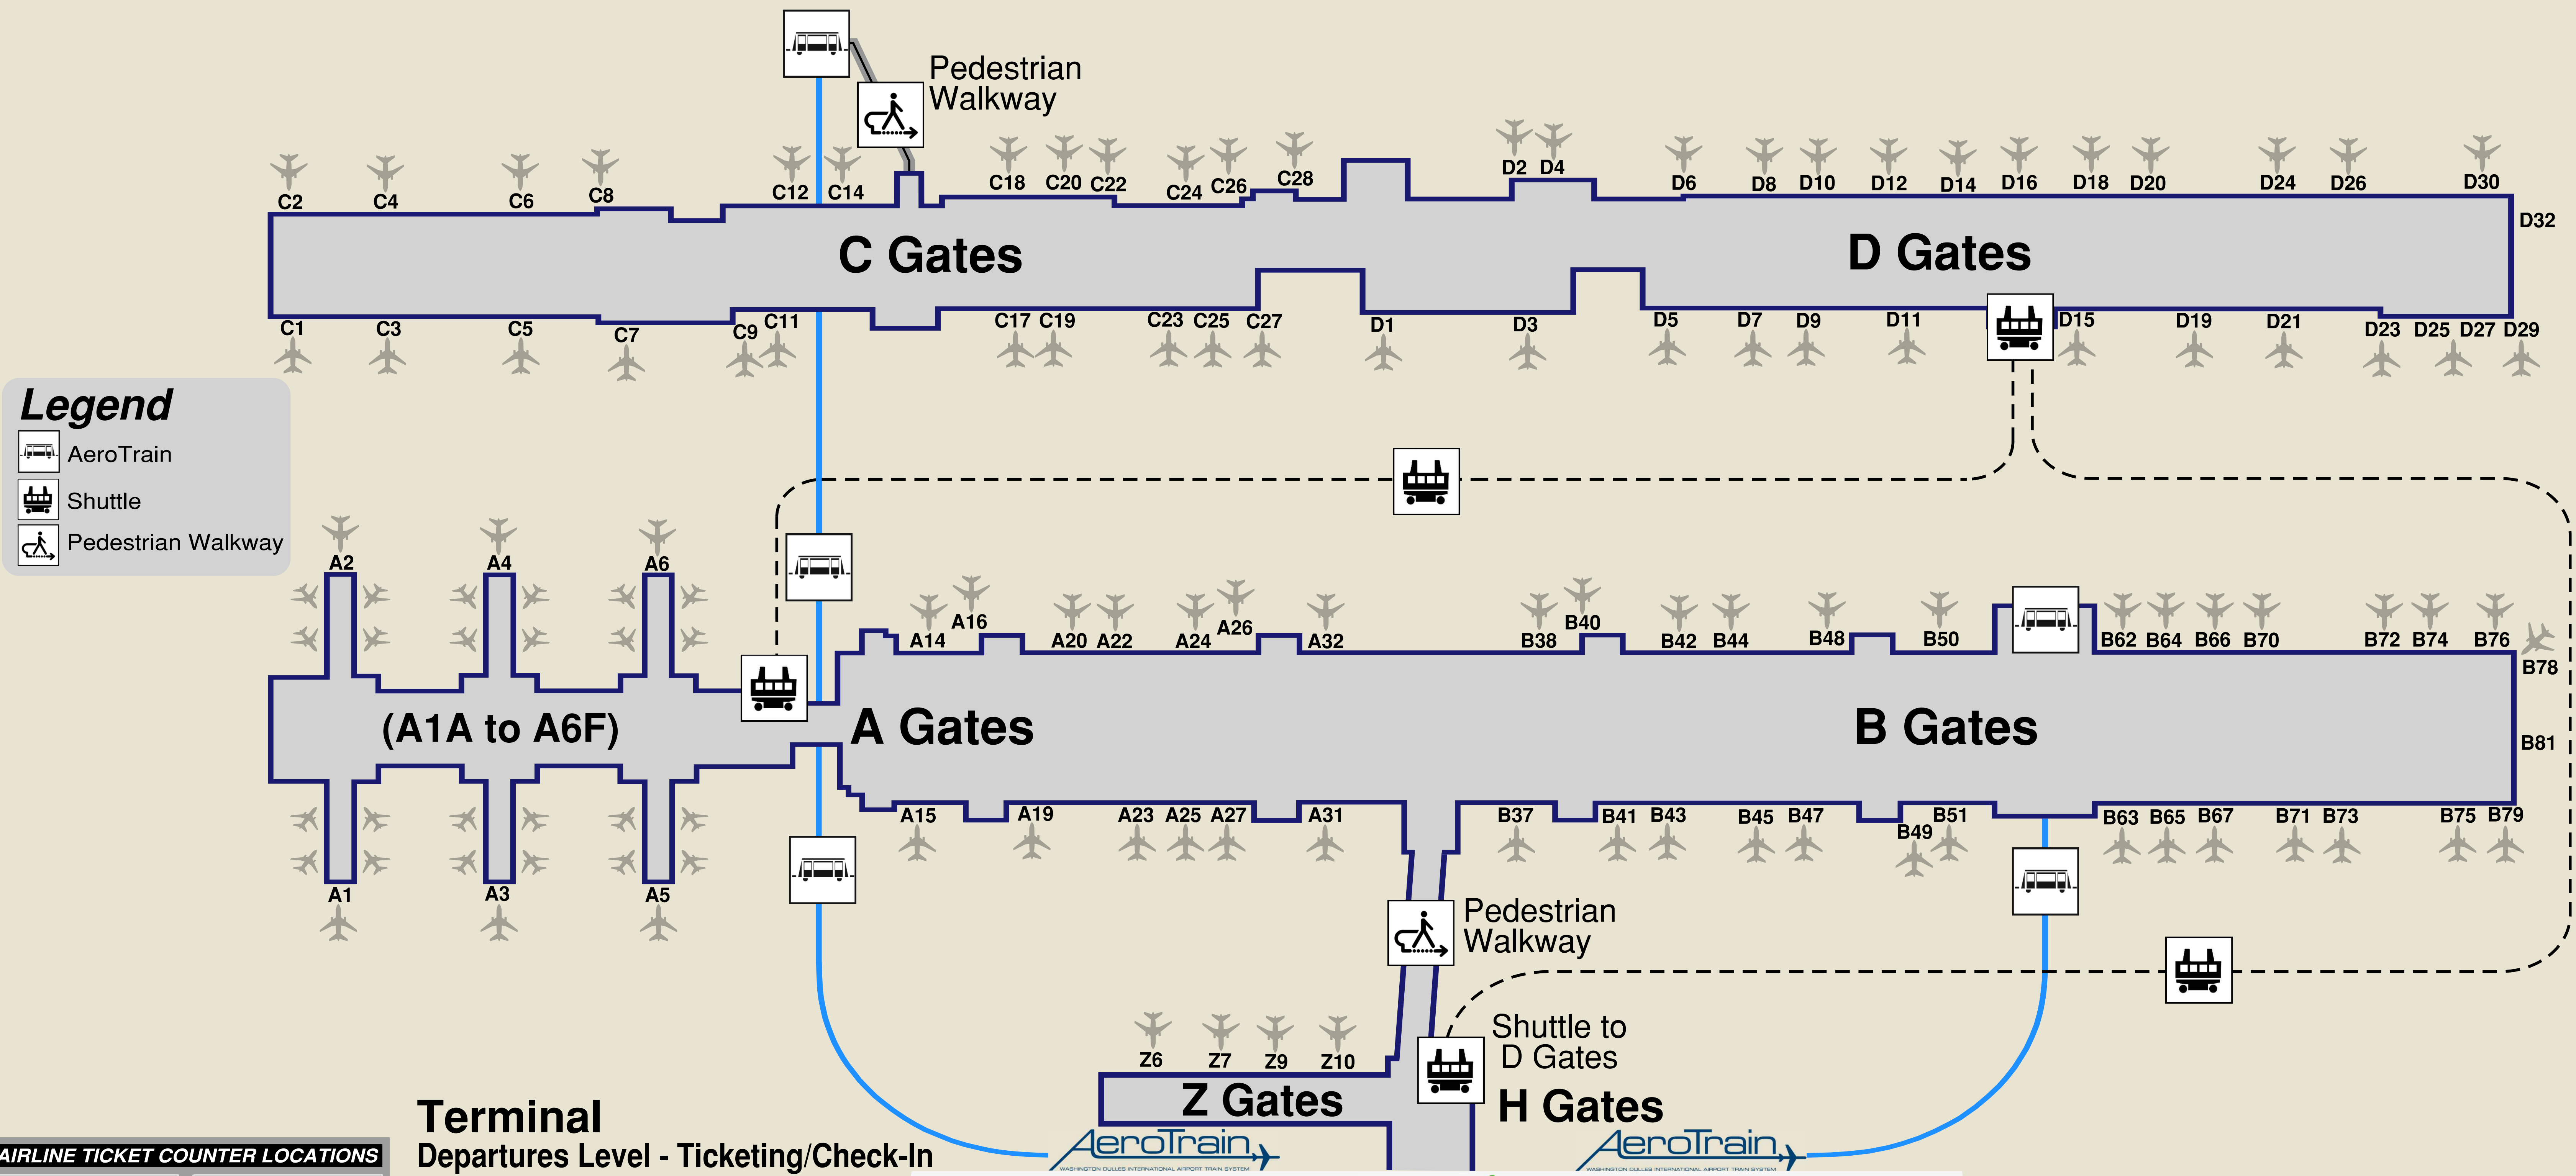

DULLES INTERNATIONAL

AIRLINE TICKET COUNTER LOCATIONS

AER LINGUS	1	ETHIOPIAN	1
AEROFLOT	1	ETIHAD	1
AIR CANADA	3	FRONTIER	3
AIR CHINA	1	ICELANDAIR	3
AIR FRANCE	2	KLM	2
AIR INDIA	1	KOREAN AIR	2
ALASKA	3	LUFTHANSA	3
ALITALIA	1	PORTER	1
AMERICAN	2	QATAR	2
ANA	3	ROYAL AIR MAROC	2
AUSTRIAN	3	SAS	3
AVIANCA	3	SAUDIA	2
BRITISH AIRWAYS	1	SOUTH AFRICAN	1
BRUSSELS	2	SOUTHWEST	1
CABO VERDE	3	TAP AIR PORTUGAL	3
CATHAY PACIFIC	1	TURKISH AIRLINES	3
COPA	2	UNITED	4
DELTA	1	VIRGIN ATLANTIC	2
EGYPTAIR	1	VOLARIS	1
EMIRATES	2		

Terminal Departures Level - Ticketing/Check-In

- Dine**
 - A Dulles Gourmet Market 24 Hours
 - B Starbucks 24 Hours
- Shop**
 - C Washingtonian News 24 Hours

Terminal Arrivals Level - Baggage Claim

- Amenities**
- ATM/Cash Machine
 - Baggage Claim
 - Bank
 - Currency Exchange
 - Elevators
 - Escalators
 - Flight Information
 - Information/Travelers Aid
 - Lost & Found
 - Meeter & Greeter Area
 - Nursing Room
 - Oversized Baggage
 - Parking
 - Passenger Pick-up
 - Pet Relief Area
 - Restrooms
 - Security Checkpoint
 - Shared Van
 - Shoe Shine
 - Shuttle Bus
 - Taxi
 - Telephones
 - Water Bottle Filling Station

Terminal Ground Transportation & Parking

TERMINAL & VALET PARKING LOT