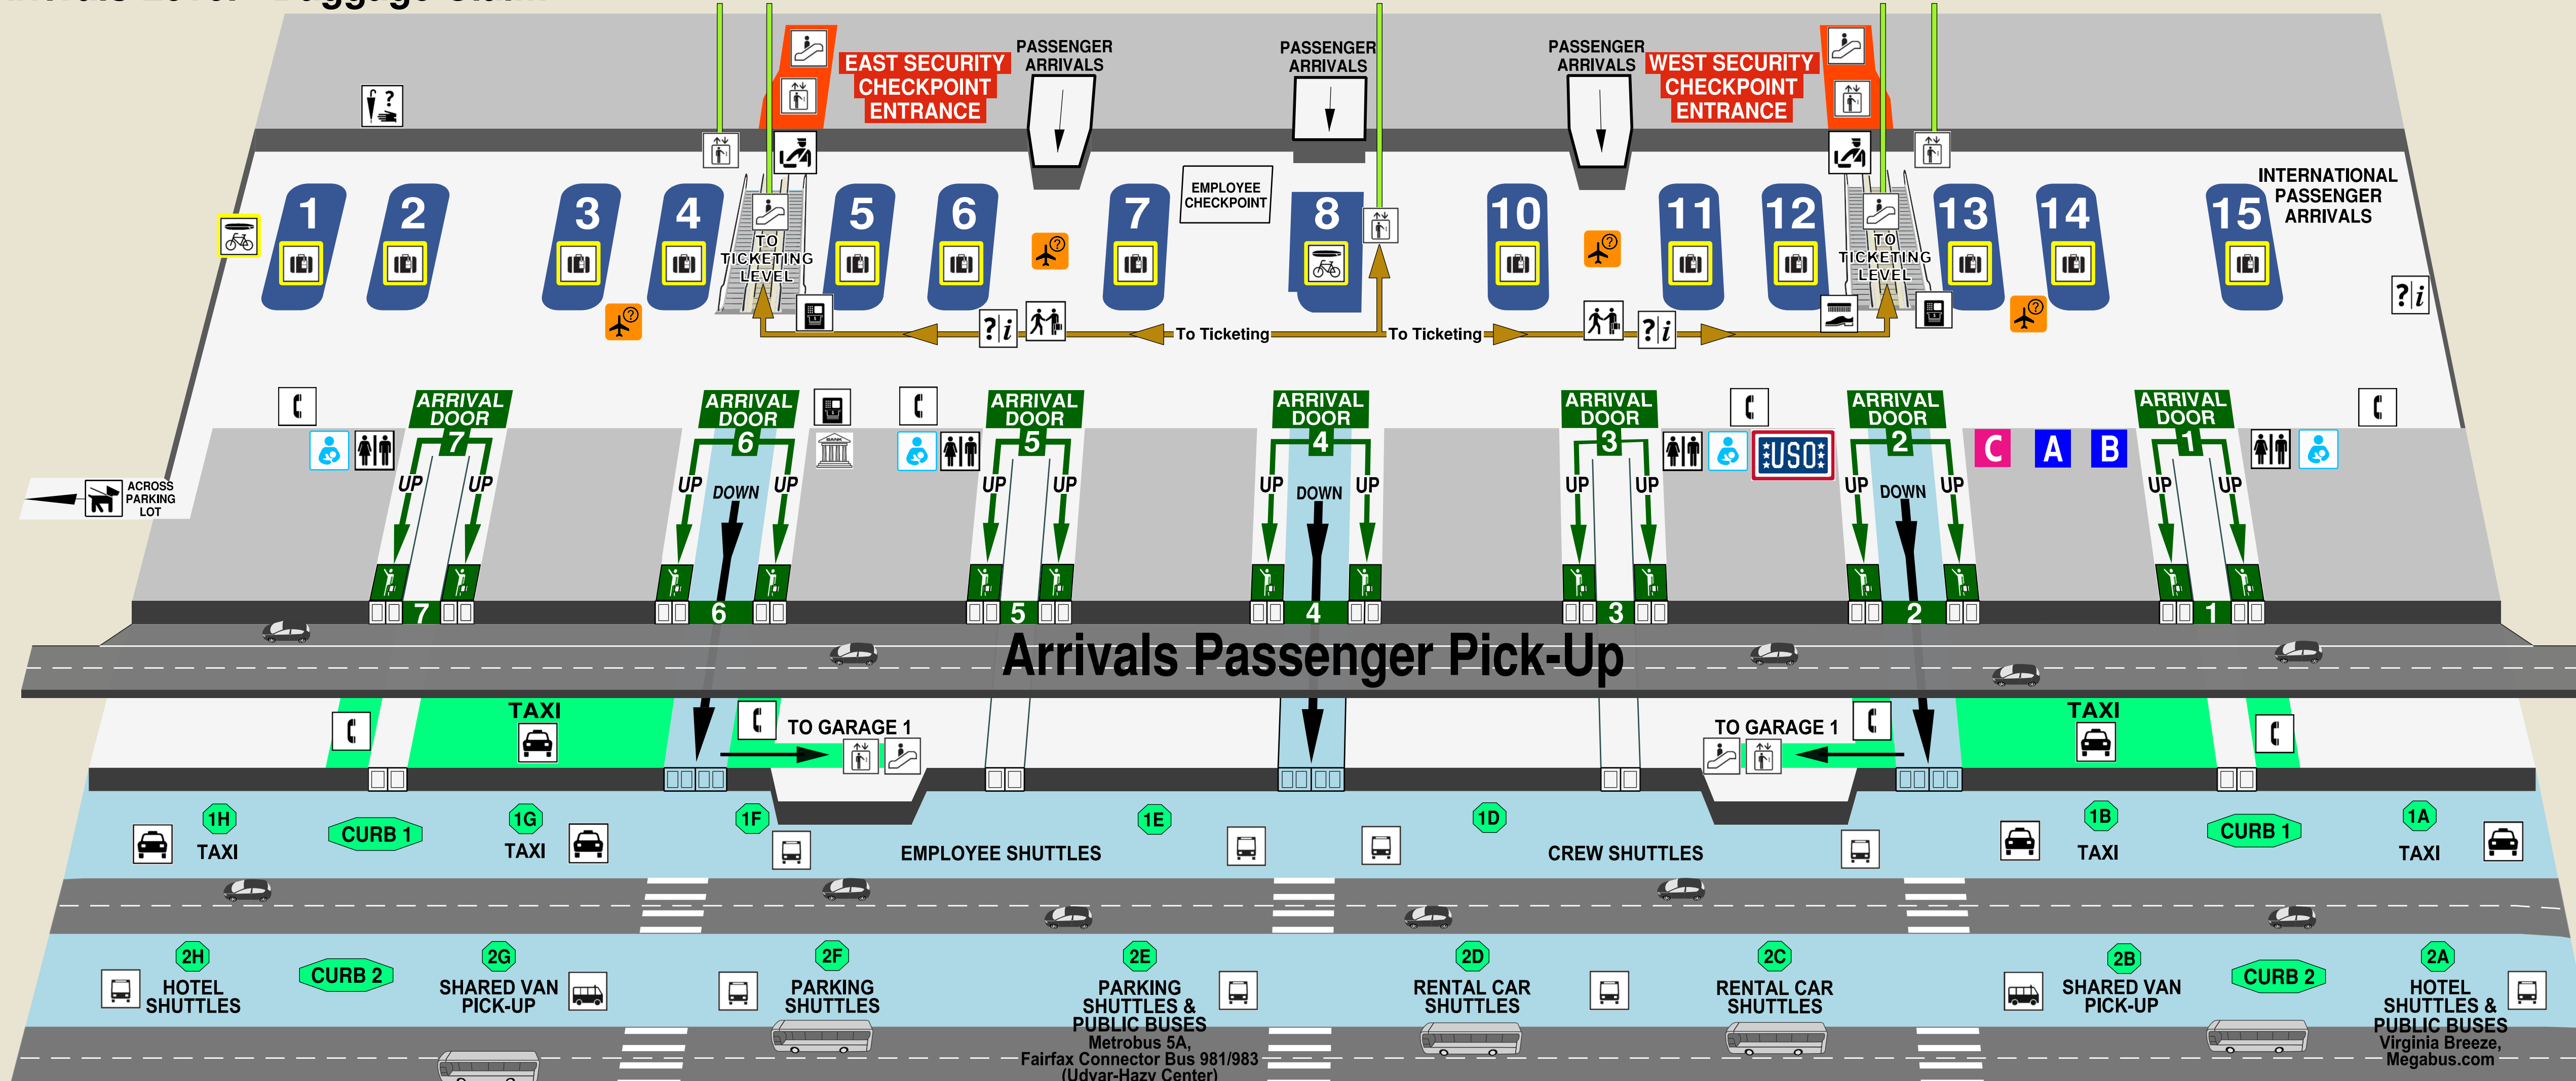

DULLES INTERNATIONAL

AIRLINE TICKET COUNTER LOCATIONS

AER LINGUS	1	ETHIOPIAN	1
AEROFLOT	1	ETIHAD	1
AIR CANADA	3	FRONTIER	3
AIR CHINA	1	ICELANDAIR	3
AIR FRANCE	2	KLM	2
AIR INDIA	1	KOREAN AIR	2
ALASKA	3	LUFTHANSA	3
ALITALIA	1	PORTER	1
AMERICAN	2	QATAR	2
ANA	3	ROYAL AIR MAROC	2
AUSTRIAN	3	SAS	3
AVIANCA	3	SAUDIA	2
BRITISH AIRWAYS	1	SOUTH AFRICAN	1
BRUSSELS	2	SOUTHWEST	1
CABO VERDE	3	TAP AIR PORTUGAL	3
CATHAY PACIFIC	1	TURKISH AIRLINES	3
COPA	2	UNITED	4
DELTA	1	VIRGIN ATLANTIC	2
EGYPTAIR	1	VOLARIS	1
EMIRATES	2		

Terminal Departures Level - Ticketing/Check-In

- Dine**
 - A Dulles Gourmet Market 24 Hours
 - B Starbucks 24 Hours
- Shop**
 - C Washingtonian News 24 Hours

Terminal Arrivals Level - Baggage Claim

- Amenities**
- ATM/Cash Machine
 - Baggage Claim
 - Bank
 - Currency Exchange
 - Elevators
 - Escalators
 - Flight Information
 - Information/Travelers Aid
 - Lost & Found
 - Meeter & Greeter Area
 - Nursing Room
 - Oversized Baggage
 - Parking
 - Passenger Pick-up
 - Pet Relief Area
 - Restrooms
 - Security Checkpoint
 - Shared Van
 - Shoe Shine
 - Shuttle Bus
 - Taxi
 - Telephones
 - Water Bottle Filling Station

Terminal Ground Transportation & Parking

TERMINAL & VALET PARKING LOT