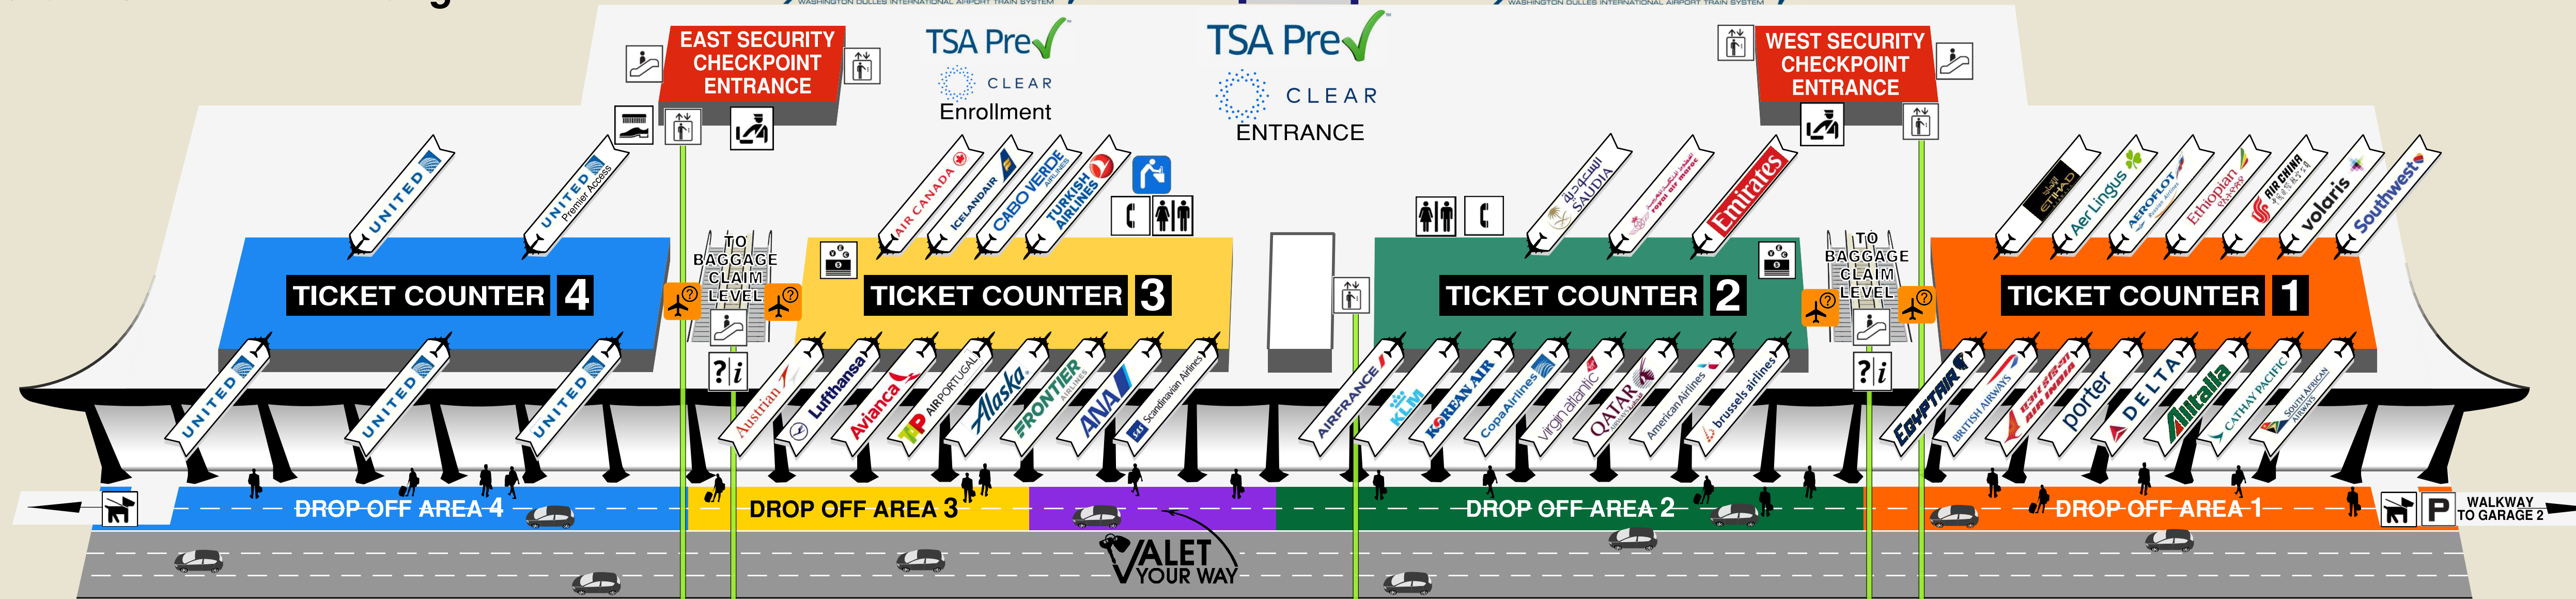

DULLES INTERNATIONAL

AIRLINE TICKET COUNTER LOCATIONS

AER LINGUS	1	ETHIOPIAN	1
AEROFLOT	1	ETIHAD	1
AIR CANADA	3	FRONTIER	3
AIR CHINA	1	ICELANDAIR	3
AIR FRANCE	2	KLM	2
AIR INDIA	1	KOREAN AIR	2
ALASKA	3	LUFTHANSA	3
ALITALIA	1	PORTER	1
AMERICAN	2	QATAR	2
ANA	3	ROYAL AIR MAROC	2
AUSTRIAN	3	SAS	3
AVIANCA	3	SAUDIA	2
BRITISH AIRWAYS	1	SOUTH AFRICAN	1
BRUSSELS	2	SOUTHWEST	1
CABO VERDE	3	TAP AIR PORTUGAL	3
CATHAY PACIFIC	1	TURKISH AIRLINES	3
COPA	2	UNITED	4
DELTA	1	VIRGIN ATLANTIC	2
EGYPTAIR	1	VOLARIS	1
EMIRATES	2		

Terminal Departures Level - Ticketing/Check-In

- Dine**
 - A Dulles Gourmet Market 24 Hours
 - B Starbucks 24 Hours
- Shop**
 - C Washingtonian News 24 Hours

Terminal Arrivals Level - Baggage Claim

- Amenities**
- ATM/Cash Machine
 - Baggage Claim
 - Bank
 - Currency Exchange
 - Elevators
 - Escalators
 - Flight Information
 - Information/Travelers Aid
 - Lost & Found
 - Meeter & Greeter Area
 - Nursing Room
 - Oversized Baggage
 - Parking
 - Passenger Pick-up
 - Pet Relief Area
 - Restrooms
 - Security Checkpoint
 - Shared Van
 - Shoe Shine
 - Shuttle Bus
 - Taxi
 - Telephones
 - Water Bottle Filling Station

Terminal Ground Transportation & Parking

TERMINAL & VALET PARKING LOT